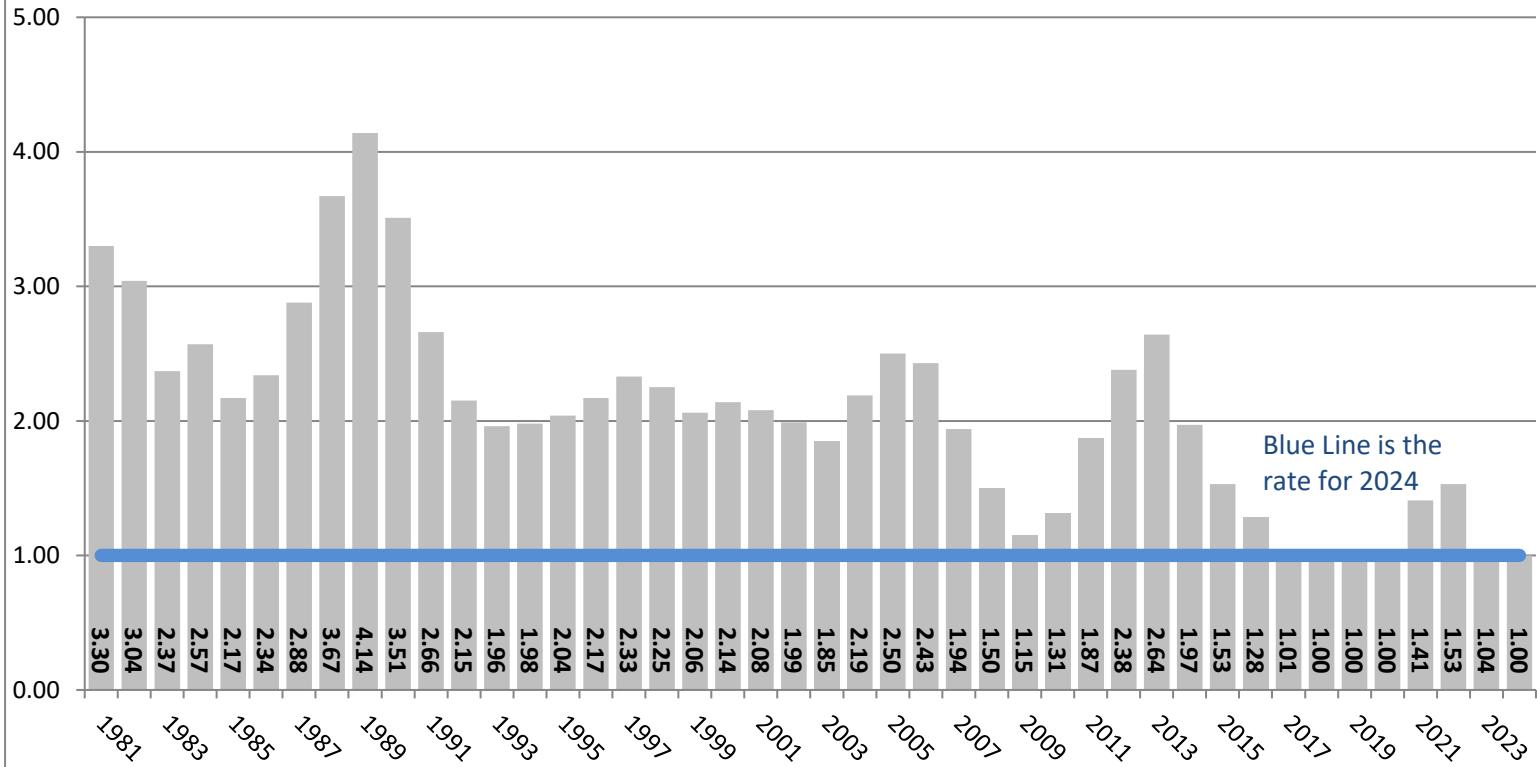

Alaska Unemployment Insurance Program Average Employer Tax Rate 1981 - 2024

Alaska Department of Labor and Workforce Development, Research and Analysis Section 11.29.2023